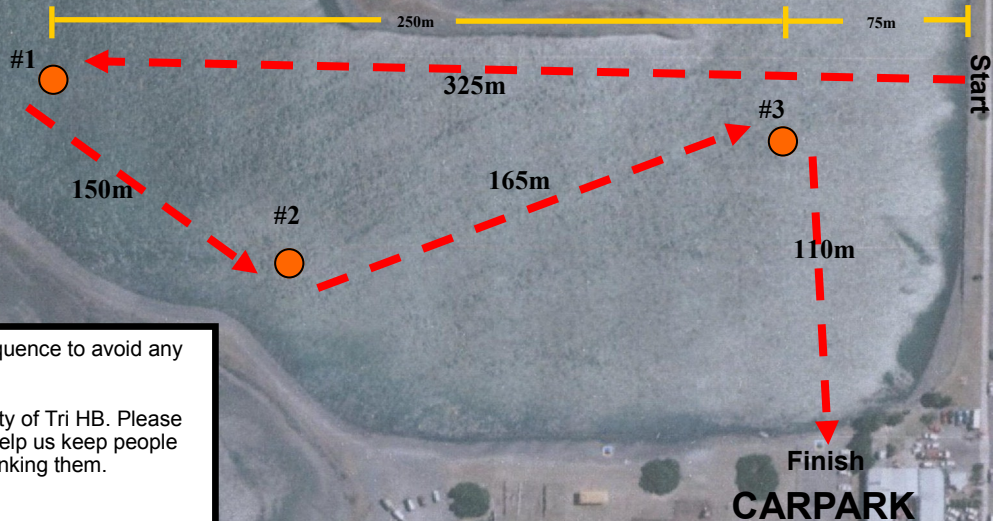

750m: Start, #1, #2, #3, Carpark

1315m: Start, #1, #2, #3, #1, #2, #3, Carpark.

565m: Perimeter of triangle.

1. Please follow number sequence to avoid any collisions (aka Sore Head)
2. The buoys are the property of Tri HB. Please report any vandalism, and help us keep people from playing on them and sinking them.
3. Wear bright swim caps.
4. When resting at buoys please do so on the inside of triangle so swimmers can get past.